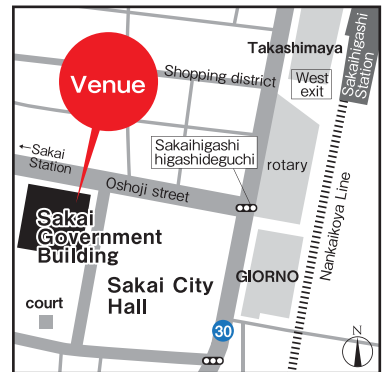

(13:00~)
Korean Traditional
"Pungmul"
韩国传统
"农乐"演奏

4.30

〈Sunday〉

10:00~16:00

DELIGHT THE WORLD
SINCE 2017

The world to our town

Place (地点)

Sakai Government Building

Access from KIX
Get on Nankai-koya Line
Get off at "Sakai Higashi" station
200meters walk from West Exit, Bus rotary direction
南海高野线堺东站 西出口 往公共汽车站方向走 200 米

Get on shuttle bus from "Sakai station"
Get off at "Sakai Shiyakusho" station
从堺站乘坐南海巴士 / 堺市役所前站下车